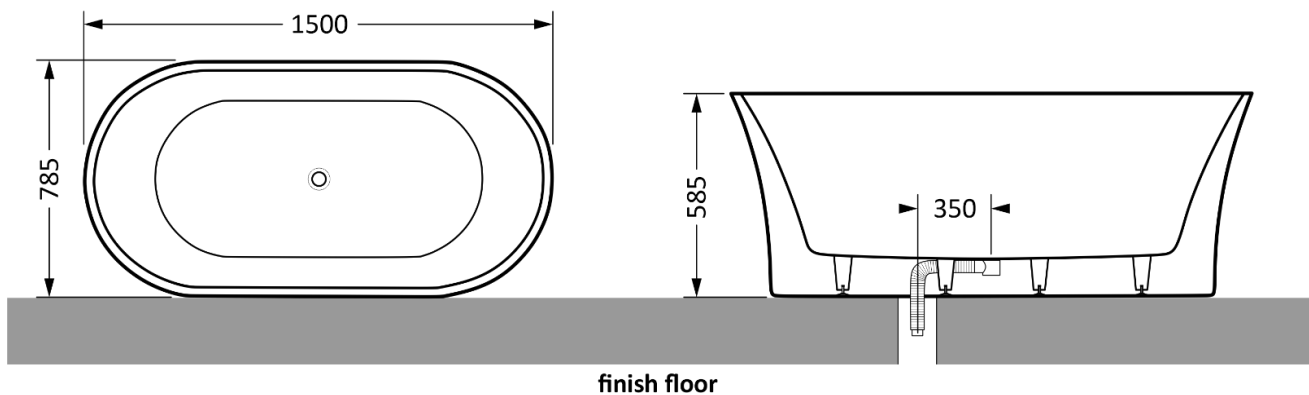

NUD BN5556-FS

Free-standing Bathtub

Specifications:

- Material: Acrylic
- Inclusive of:
1 pc waste & overflow
1 pc waste pipe

Dimensions:

Unit: mm

- 1500 x 785 x 585mm
- Stub out to drain: 350mm

REMINDER: