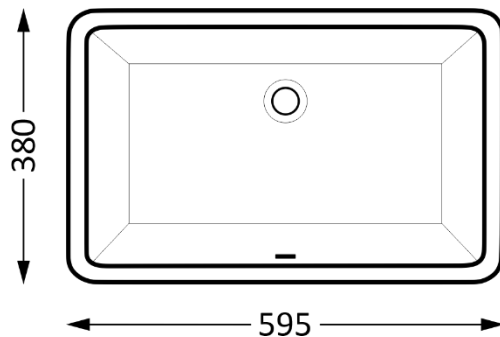

BRAVAT C22171W

Undercounter Lavatory

Specifications:

- Inclusive of:
1 pc 001SB - Pop up with overflow
1 pc PT101BL - P Trap

Dimensions:

Unit: mm

- 595 x 380 x 160mm

REMINDER: