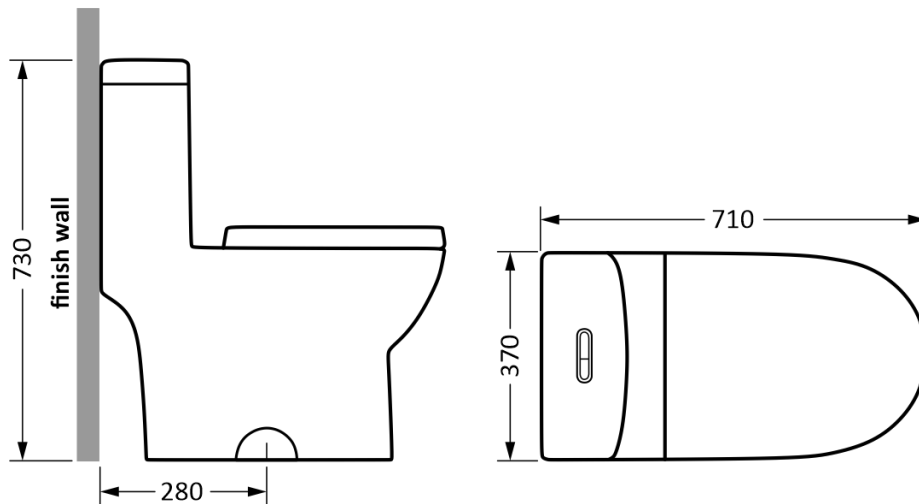

## One-piece Toilet

### Specifications:

- LPF: dual 3L/4.5L
- Seat cover: UF Soft-closing
- Flushing system: Siphonic
- Flushing mechanism: GEBERIT
- Inclusive of:
  - 1 pc angle valve
  - 1 pc 0004AL

### Dimensions:

Unit: mm

- 710 x 370 x 730mm
- Stub out to finish wall: S-trap 280mm