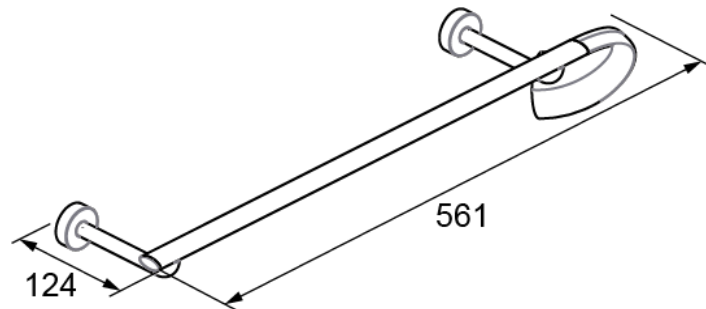

BRAVAT D7295C

Towel Bar

Specifications:

- Material: Brass towel rail and cover
- Finish: Zinc base/chrome plated

Dimensions:

Unit: mm

REMINDER:

- For accurate installation, refer to manual installation and actual item.
- Never clean with harsh or aggressive cleaners, that contain chlorine or hydrochloric acid.
- The information provided above is for reference only and should be verified with the actual sample supplied. Please be aware that measurements and specifications may vary without prior notification.