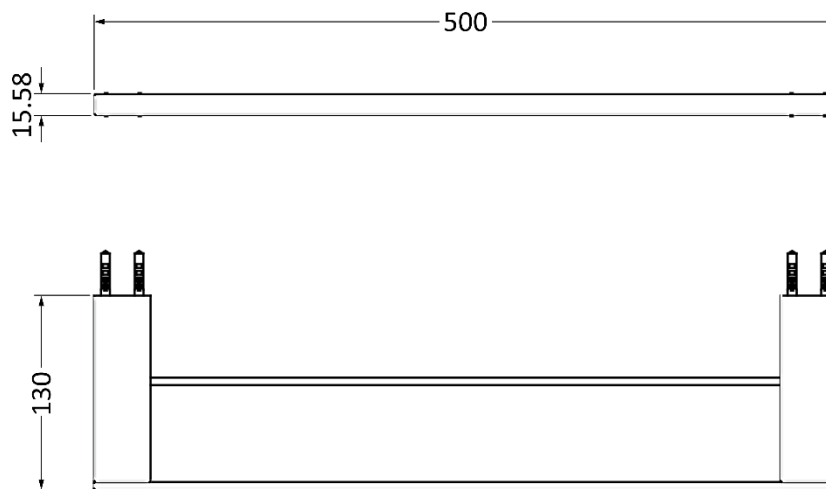

BRAVAT D7366C

Towel Bar

Specifications:

- Material: Brass
- Finish: Chrome

Dimensions:

Unit: mm

REMINDER:

- For accurate installation, refer to manual installation and actual item.
- Never clean with harsh or aggressive cleaners, that contain chlorine or hydrochloric acid.
- The information provided above is for reference only and should be verified with the actual sample supplied. Please be aware that measurements and specifications may vary without prior notification.