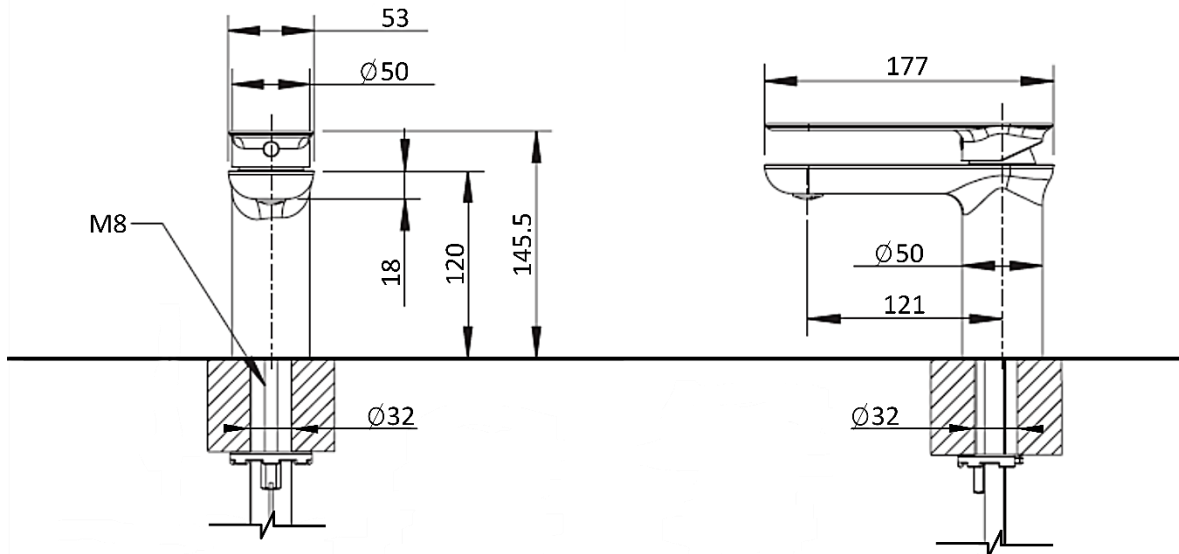

BRAVAT F165104C

Single Lever Faucet

Specifications:

- Material: Brass
- Finish: Chrome plated
- Cartridge: KEROX
- Aerator: NEOPERL
- Inclusive of:
2 pcs 7013 angle valve
G1/2 flexible hose

Dimensions:

Unit: mm