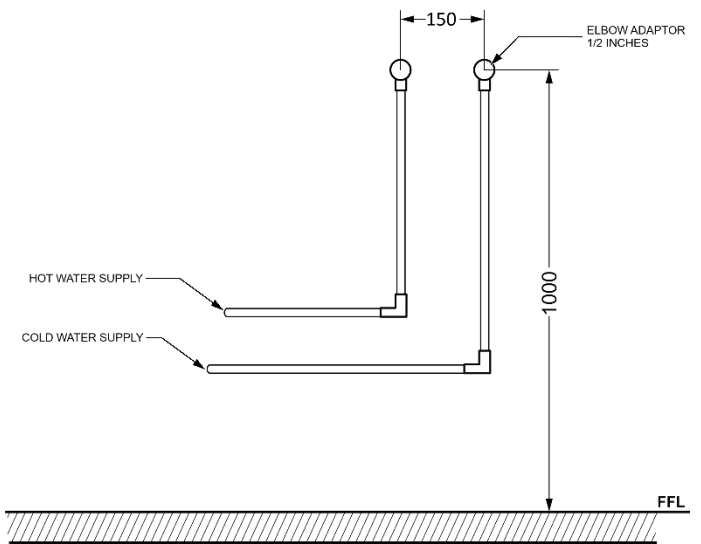

## 3-way Exposed Shower Set

Specifications:

- Material: Brass
- Finish: Chrome plated
- SEDAL cartridge
- 200mm shower head ABS
- 3-function hand shower
- 1500mm shower hose SS

Dimensions:

Unit: mm

**EXPOSED SHOWER WATERLINE LAYOUT**

Pipe size: 1/2 inches

**REMINDER:**

- For accurate installation, refer to manual installation and actual item.
- Never clean with harsh or aggressive cleaners, that contain chlorine or hydrochloric acid.
- The information provided above is for reference only and should be verified with the actual sample supplied. Please be aware that measurements and specifications may vary without prior notification.