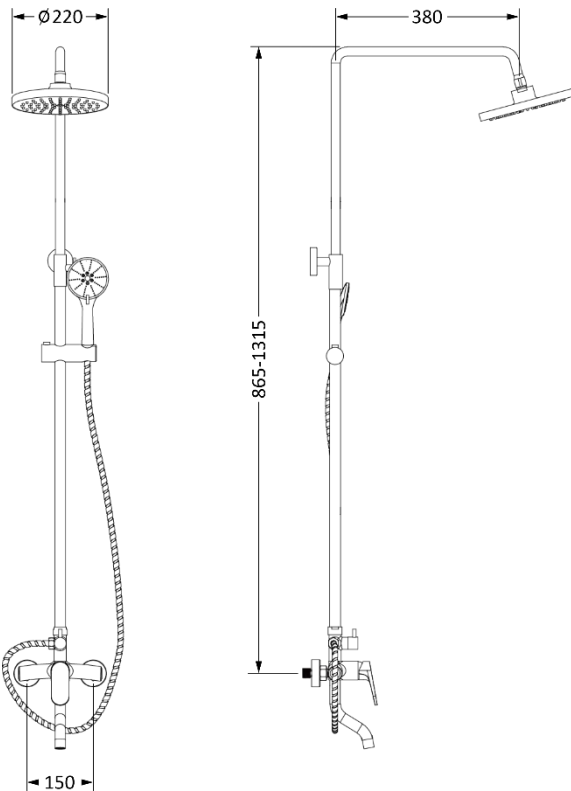

# BRAVAT F6191238CP-A1

## 3-way Exposed Shower Set

Specifications:

- Material: Brass
- Finish: Chrome plated
- SEDAL cartridge
- 200mm shower head ABS
- 3-function hand shower
- 1500mm shower hose SS

Dimensions:

Unit: mm

**EXPOSED SHOWER WATERLINE LAYOUT**

Pipe size: 1/2 inches

**REMINDER:**

- For accurate installation, refer to manual installation and actual item.
- Never clean with harsh or aggressive cleaners, that contain chlorine or hydrochloric acid.
- The information provided above is for reference only and should be verified with the actual sample supplied. Please be aware that measurements and specifications may vary without prior notification.