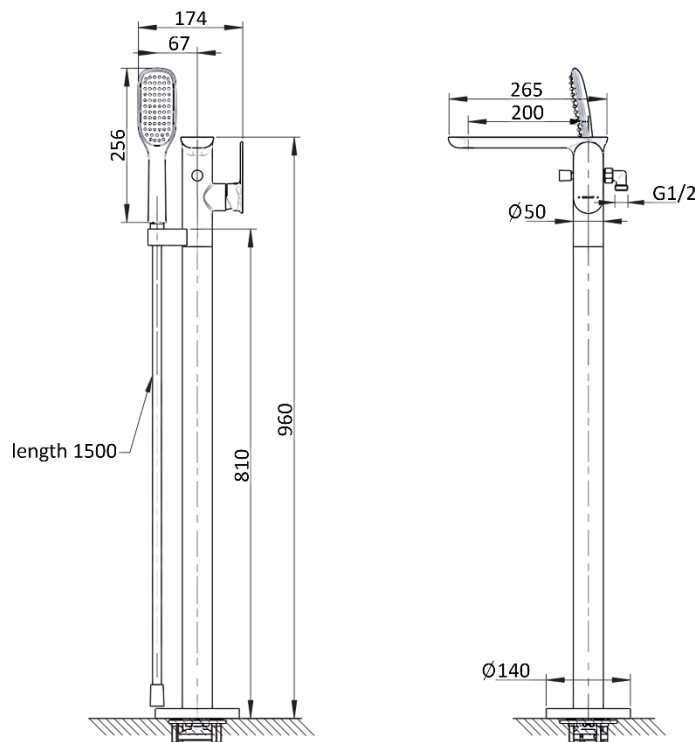

BRAVAT F665104C-B3

Floor Standing Bathtub Faucet

Specifications:

- With **D9102N**
- Material: Brass
- Finish: Chrome plated
- Cartridge: KEROX
- Aerator: NEOPERL
- Inclusive of:
1 pc valve
1-function hand shower

Dimensions:

Unit: mm

REMINDER:

- For accurate installation, refer to manual installation and actual item.
- Never clean with harsh or aggressive cleaners, that contain chlorine or hydrochloric acid.
- The information provided above is for reference only and should be verified with the actual sample supplied. Please be aware that measurements and specifications may vary without prior notification.