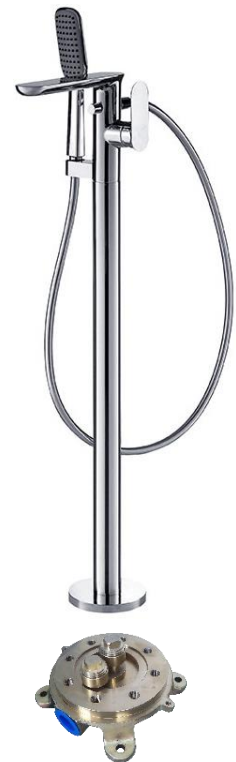

BRAVAT F665104C-B3

Floor Standing Bathtub Faucet

Specifications:

- With **D9102N**
- Material: Brass
- Finish: Chrome plated
- Cartridge: KEROX
- Aerator: NEOPERL
- Inclusive of:
1 pc valve
1-function hand shower

Dimensions:

Unit: mm

REMINDER:

- For accurate installation, refer to manual installation and actual item.
- Never clean with harsh or aggressive cleaners, that contain chlorine or hydrochloric acid.
- The information provided above is for reference only and should be verified with the actual sample supplied. Please be aware that measurements and specifications may vary without prior notification.

For Brass Fixture; Shower, Faucet and Spout.

- Pipe flushing must be done before brass fixtures are installed. Failure to do so, voids the warranty.