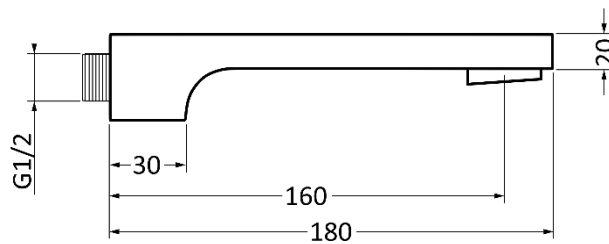

BRAVAT FS116C

Spout

Specifications:

- Material: Brass
- Finish: Chrome plated

Dimensions:

Unit: mm

REMINDER:

- For accurate installation, refer to manual installation and actual item.
- Never clean with harsh or aggressive cleaners, that contain chlorine or hydrochloric acid.
- The information provided above is for reference only and should be verified with the actual sample supplied. Please be aware that measurements and specifications may vary without prior notification.