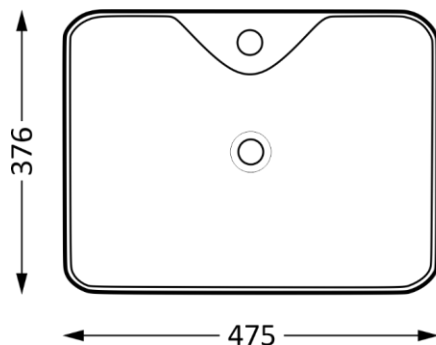

## NUD NB8025A

Above Counter Lavatory

Specifications:

- Inclusive of:  
1 pc NP1001 - Pop up without overflow  
1 pc PT101BL - P Trap

Dimensions:

Unit: mm

- 475 x 376 x 140mm

**REMINDER:**