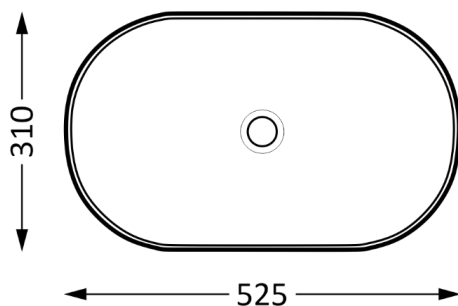

NUD NB8588

Above Counter Lavatory

Specifications:

- Inclusive of:
1 pc NP1001 - Pop up without overflow
1 pc PT101BL - P Trap

Dimensions:

Unit: mm

- 525 x 310 x 115mm

REMINDER: