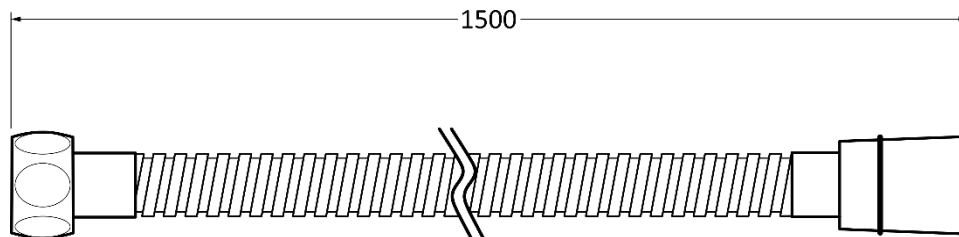

# CASCADE PH1102

Hand Shower Hose

Specifications:

- Size: 1.5M
- Material: Stainless steel

Dimensions:

Unit: mm

**REMINDER:**

- For accurate installation, refer to manual installation and actual item.
- Never clean with harsh or aggressive cleaners, that contain chlorine or hydrochloric acid.
- The information provided above is for reference only and should be verified with the actual sample supplied. Please be aware that measurements and specifications may vary without prior notification.