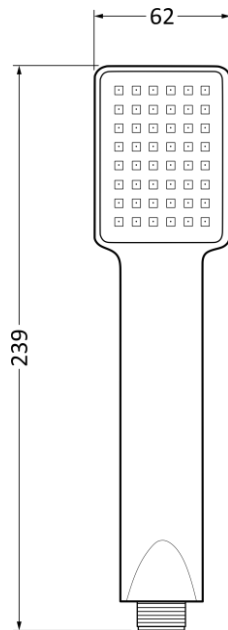

CASCADE SH507

Hand Shower

Specifications:

- Material: ABS
- Finish: Chrome plated
- 1 function

Dimensions:

Unit: mm

REMINDER:

- For accurate installation, refer to manual installation and actual item.
- Never clean with harsh or aggressive cleaners, that contain chlorine or hydrochloric acid.
- The information provided above is for reference only and should be verified with the actual sample supplied. Please be aware that measurements and specifications may vary without prior notification.