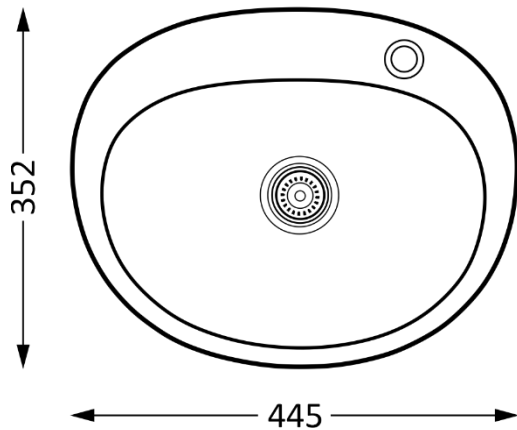

NUD MS0142

Mop Sink

Dimensions:

Unit: mm

- 445 x 352 x 410mm

REMINDER:

- For accurate installation, refer to manual installation and actual item.
- Never clean with harsh or aggressive cleaners, that contain chlorine or hydrochloric acid.
- The information provided above is for reference only and should be verified with the actual sample supplied. Please be aware that measurements and specifications may vary without prior notification.