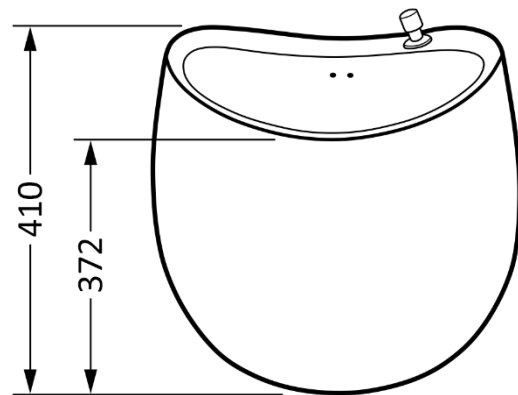

NUD MS0142

Mop Sink

Dimensions:

Unit: mm

- 445 x 352 x 410mm

REMINDER:

- For accurate installation, refer to manual installation and actual item.
- Never clean with harsh or aggressive cleaners, that contain chlorine or hydrochloric acid.
- The information provided above is for reference only and should be verified with the actual sample supplied. Please be aware that measurements and specifications may vary without prior notification.