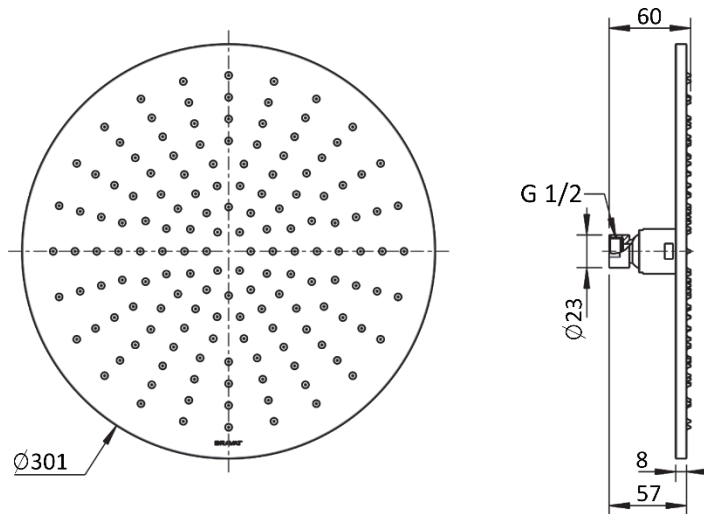

BRAVAT P7090C-1

Shower Head

Specifications:

- Size: 12 inches
- Material: Brass

Dimensions:

Unit: mm

REMINDER:

- For accurate installation, refer to manual installation and actual item.
- Never clean with harsh or aggressive cleaners, that contain chlorine or hydrochloric acid.
- The information provided above is for reference only and should be verified with the actual sample supplied. Please be aware that measurements and specifications may vary without prior notification.